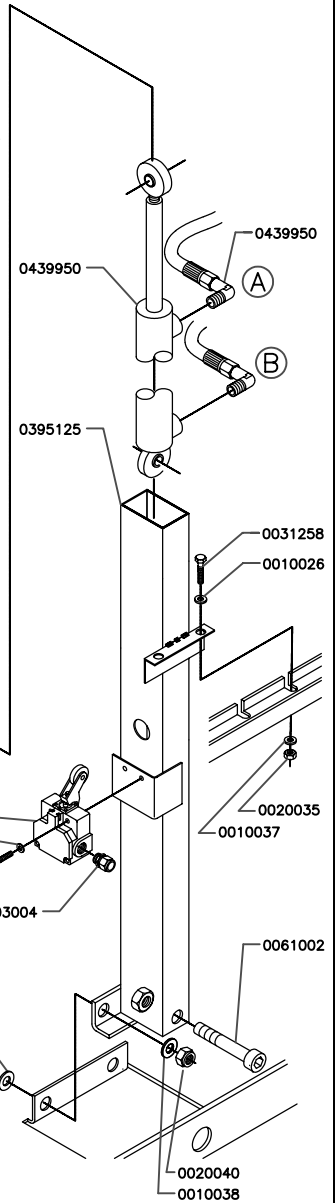

PLATON SERVICE
 8 (800) 500-34-47
 www.platonservice.com

Scale:	Name:	Exploded View	
Date:	Jan 2007		
Drawn by:	MD		
HENKELMAN B.V.		A 4 Drawing Page 1-3	
PO. box 2117		Rev. 040	
5202 CC 's-Hertogenbosch		© Henkelman B.V. 2007	
Tel. ++31(0)73 - 6213671		All rights reserved. Reproduction or	
Fax ++31(0)73 - 6221318		distribution in any form is not	
The Netherlands		permitted without written permission of the owner.	

PLATON SERVICE
 800) 500-34-47
 www.platonservice.com

Scale:	Name:	Exploded View	
Date: Jan 2007	DT60 200-230 V		
Drawn by: MD	A 4 Drawing Page 2-3		
HENKELMAN B.V. P.O. box 2117 5202 CC 's-Hertogenbosch Tel. ++31(0)73 - 6213671 Fax ++31(0)73 - 6221318 The Netherlands		Rev. 040	
<small>Copyright Henkelman B.V. All rights reserved. Reproduction or distribution of this drawing without written permission of Henkelman B.V. is prohibited.</small>			

PLATON SERVICE
 800) 500-34-47
 www.platonservice.com

Scale:	Name:	Exploded View	
Date:	Nov 2008		
Drawn by:	MD		
HENKELMAN B.V.		A 4 Drawing Page 3-3	
5202 CC 's-Hertogenbosch		Rev. 03	
Tel. ++31(0)73 - 6213671		© Henkelman B.V. All rights reserved. Reproduction or	
Fax ++31(0)73 - 6221318		distribution in any form is not	
The Netherlands		permitted without written permission of the owner.	