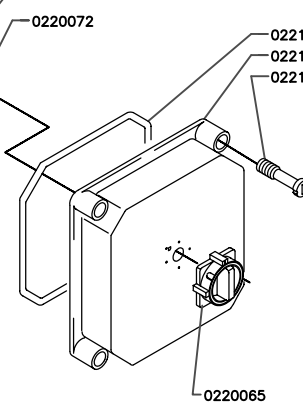

PLATON SERVICE
 800) 500-34-47
 www.platonservice.com

Scale:	Name:	Exploded View	
Date: Jan 2007	DT60 200-230 V		
Drawn by: MD	A 4 Drawing Page 2-3		
HENKELMAN B.V. P.O. box 2117 5202 CC 's-Hertogenbosch Tel. ++31(0)73 - 6213671 Fax ++31(0)73 - 6221318 The Netherlands		Rev. 040	
<small>Copyright Henkelman B.V. All rights reserved. Reproduction or distribution of this drawing without written permission of Henkelman B.V. is prohibited.</small>			

PLATON SERVICE
 800) 500-34-47
 www.platonservice.com

Scale:	Name:	Exploded View	
Date:	Nov 2008		
Drawn by:	MD		
HENKELMAN B.V.		A 4 Drawing Page 3-3	
5202 CC 's-Hertogenbosch		Rev. 03	
Tel. ++31(0)73 - 6213671		© Henkelman B.V. All rights reserved. Reproduction or	
Fax ++31(0)73 - 6221318		distribution in any form is not	
The Netherlands		permitted without written permission of the owner.	