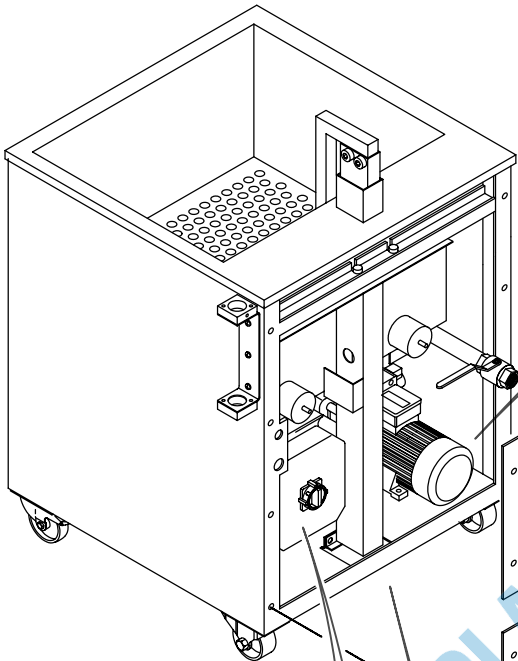

PLATON SERVICE
 800) 500-34-47
 www.platonservice.com

Scale:	Name:	Exploded View	
Date: Jan 2007	DT60 200-230 V		
Drawn by: MD	A 4 Drawing Page 2-3		
HENKELMAN B.V. P.O. box 2117 5202 CC 's-Hertogenbosch Tel. ++31(0)73 - 6213671 Fax ++31(0)73 - 6221318 The Netherlands		Rev. 040	
<small>Copyright Henkelman B.V. All rights reserved. Reproduction or distribution of this drawing without written permission of Henkelman B.V. is prohibited.</small>			