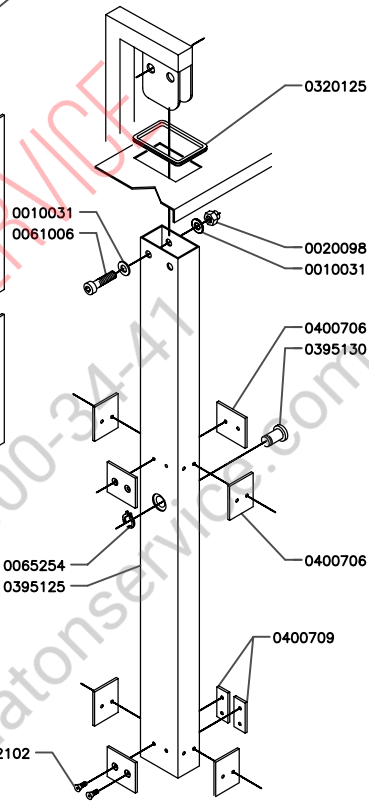

PLATON SERVICE
 8 (800) 500-34-47
 www.platonservice.com

Scale:	Name:	Exploded View	
Date:	Jan 2007		
Drawn by:	MD		
HENKELMAN B.V.		A 4 Drawing Page 1-3	
PO. box 2117		Rev. 040	
5202 CC 's-Hertogenbosch		© Henkelman B.V. 2007	
Tel. ++31(0)73 - 6213671		All rights reserved. Reproduction or	
Fax ++31(0)73 - 6221318		distribution in any form is not	
The Netherlands		permitted without written permission of the owner.	

PLATON SERVICE
 800) 500-34-47
 www.platonservice.com

Scale:	Name:	Exploded View	
Date: Jan 2007	DT60 200-230 V		
Drawn by: MD	A 4 Drawing Page 2-3		
HENKELMAN B.V. P.O. box 2117 5202 CC 's-Hertogenbosch Tel. ++31(0)73 - 6213671 Fax ++31(0)73 - 6221318 The Netherlands		Rev. 040	
<small>Copyright Henkelman B.V. All rights reserved. Reproduction or distribution of this drawing without written permission of Henkelman B.V. is prohibited.</small>			

PLATON SERVICE
 800) 500-34-47
 www.platonservice.com

Scale:	Name:	Exploded View	
Date:	Nov 2008		
Drawn by:	MD		
HENKELMAN B.V.		A 4 Drawing Page 3-3	
5202 CC 's-Hertogenbosch		Rev. 03	
Tel. ++31(0)73 - 6213671		© Henkelman B.V. All rights reserved. Reproduction or	
Fax ++31(0)73 - 6221318		distribution in any form is not	
The Netherlands		permitted without written permission of the owner.	