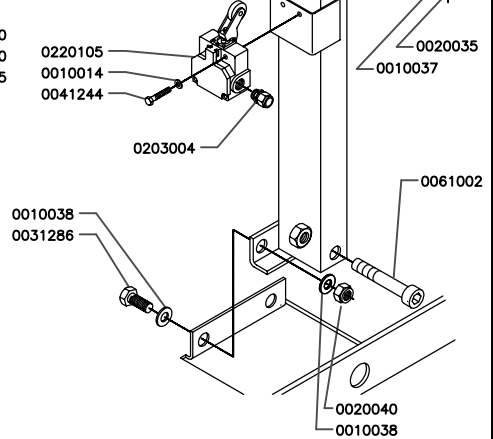

PLATON SERVICE
 800) 500-34-47
 www.platonservice.com

Scale:	Name:	Exploded View	
Date: Jan 2007	DT60 200-230 V		
Drawn by: MD	A 4 Drawing Page 2-3		
HENKELMAN B.V. P.O. box 2117 5202 CC 's-Hertogenbosch Tel. ++31(0)73 - 6213671 Fax ++31(0)73 - 6221318 The Netherlands		Rev. 040	
<small>Copyright Henkelman B.V. All rights reserved. Reproduction or distribution of this drawing without written permission of Henkelman B.V. is prohibited.</small>			

PLATON SERVICE
 800) 500-34-47
 www.platonservice.com

Scale:	Name:	Exploded View	
Date:	Nov 2008		
Drawn by:	MD		
HENKELMAN B.V.		A 4 Drawing Page 3-3	
5202 CC 's-Hertogenbosch		Rev. 03	
Tel. ++31(0)73 - 6213671		© Henkelman B.V. All rights reserved. Reproduction or	
Fax ++31(0)73 - 6221318		distribution in any form is not	
The Netherlands		permitted without written permission of the owner.	