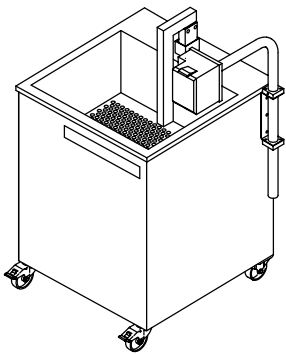

PLATON SERVICE
 8 (800) 500-34-47
 www.platonservice.com

Scale:	Name:	Exploded View	
Date:	Jan 2007		
Drawn by:	MD		
HENKELMAN B.V.		A 4 Drawing Page 1-3	
PO. box 2117		Rev. 040	
5202 CC 's-Hertogenbosch		© Henkelman B.V. 2007	
Tel. ++31(0)73 - 6213671		All rights reserved. Reproduction or	
Fax ++31(0)73 - 6221318		distribution in any form is not	
The Netherlands		permitted without written permission of the owner.	

PLATON SERVICE
 800) 500-34-47
 www.platonservice.com

Scale:	Name:	Exploded View	
Date: Jan 2007	DT60 200-230 V		
Drawn by: MD	A 4 Drawing Page 2-3		
HENKELMAN B.V. P.O. box 2117 5202 CC 's-Hertogenbosch Tel. ++31(0)73 - 6213671 Fax ++31(0)73 - 6221318 The Netherlands		Rev. 040	
<small>Copyright Henkelman B.V. All rights reserved. Reproduction or distribution of this drawing without written permission of Henkelman B.V. is prohibited.</small>			