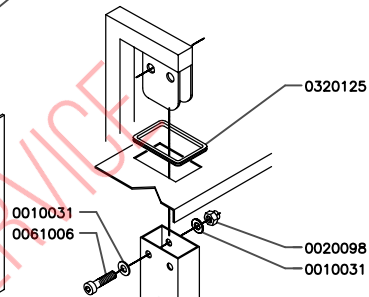

PLATON SERVICE
 800) 500-34-47
 www.platonservice.com

Scale:	Name:	Exploded View	
Date: Jan 2007	DT60 200-230 V		
Drawn by: MD	A 4 Drawing Page 2-3		
HENKELMAN B.V. P.O. box 2117 5202 CC 's-Hertogenbosch Tel. ++31(0)73 - 6213671 Fax ++31(0)73 - 6221318 The Netherlands		Rev. 040	
<small>Copyright Henkelman B.V. All rights reserved. Reproduction or distribution of this drawing without written permission of Henkelman B.V. is prohibited.</small>			

PLATON SERVICE
 800) 500-34-47
 www.platonservice.com

Scale:	Name:	Exploded View	
Date:	Nov 2008		
Drawn by:	MD		
HENKELMAN B.V.		A 4 Drawing Page 3-3	
5202 CC 's-Hertogenbosch		Rev. 03	
Tel. ++31(0)73 - 6213671		© Henkelman B.V. All rights reserved. Reproduction or	
Fax ++31(0)73 - 6221318		distribution in any form is not	
The Netherlands		permitted without written permission of the owner.	