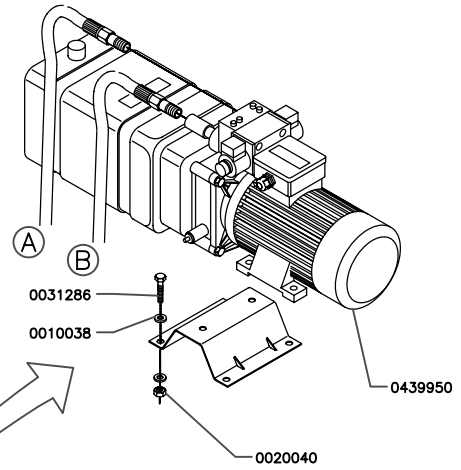

PLATON SERVICE
 800) 500-34-47
 www.platonservice.com

Scale:	Name:	Exploded View	
Date: Jan 2007	DT60 200-230 V		
Drawn by: MD	A 4 Drawing Page 2-3		
HENKELMAN B.V. P.O. box 2117 5202 CC 's-Hertogenbosch Tel. ++31(0)73 - 6213671 Fax ++31(0)73 - 6221318 The Netherlands		Rev. 040	
<small>Copyright Henkelman B.V. All rights reserved. Reproduction or distribution of this drawing without written permission of Henkelman B.V. is prohibited.</small>			

PLATON SERVICE
 800) 500-34-47
 www.platonservice.com

Scale:	Name:	Exploded View	
Date:	Nov 2008		
Drawn by:	MD		
HENKELMAN B.V.		A 4 Drawing Page 3-3	
5202 CC 's-Hertogenbosch		Rev. 03	
Tel. ++31(0)73 - 6213671		© Henkelman B.V. All rights reserved. Reproduction or	
Fax ++31(0)73 - 6221318		distribution in any form is not	
The Netherlands		permitted without written permission of the owner.	