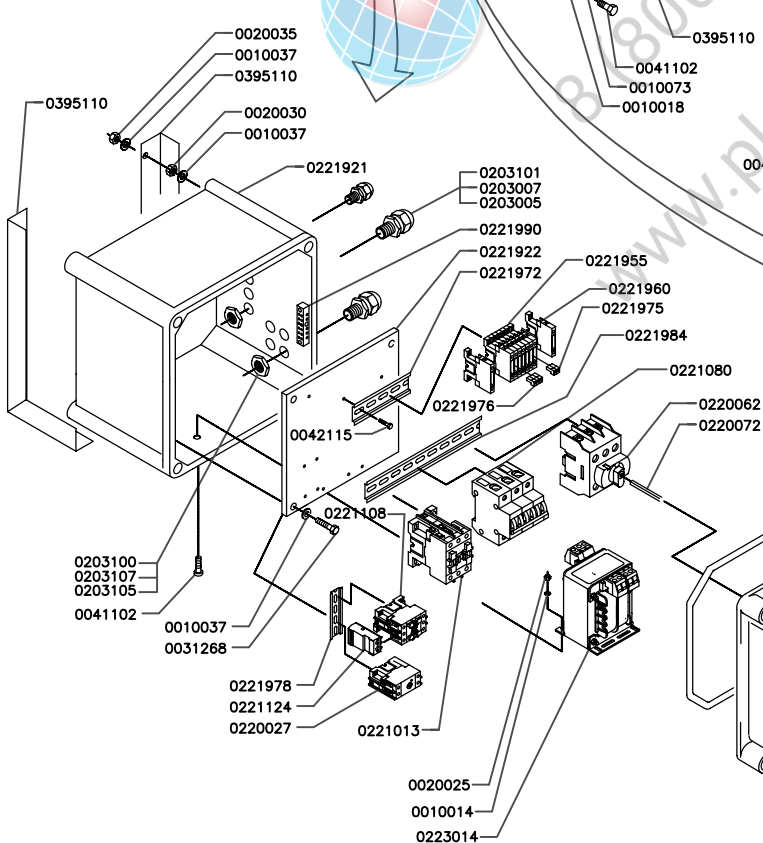

PLATON SERVICE
 800) 500-34-47
 www.platonservice.com

Scale:	Name:	Exploded View	
Date: Jan 2007	DT60 200-230 V		
Drawn by: MD	A 4 Drawing Page 2-3		
HENKELMAN B.V. P.O. box 2117 5202 CC 's-Hertogenbosch Tel. ++31(0)73 - 6213671 Fax ++31(0)73 - 6221318 The Netherlands		Rev. 040	
<small>Copyright Henkelman B.V. All rights reserved. Reproduction or distribution of this drawing without written permission of Henkelman B.V. is prohibited.</small>			

PLATON SERVICE
 800) 500-34-47
 www.platonservice.com

Scale:	Name:	Exploded View	
Date:	Nov 2008		
Drawn by:	MD		
HENKELMAN B.V.		A 4 Drawing Page 3-3	
5202 CC 's-Hertogenbosch		Rev. 03	
Tel. ++31(0)73 - 6213671		© Henkelman B.V. All rights reserved. Reproduction or	
Fax ++31(0)73 - 6221318		distribution in any form is not	
The Netherlands		permitted without written permission of the owner.	