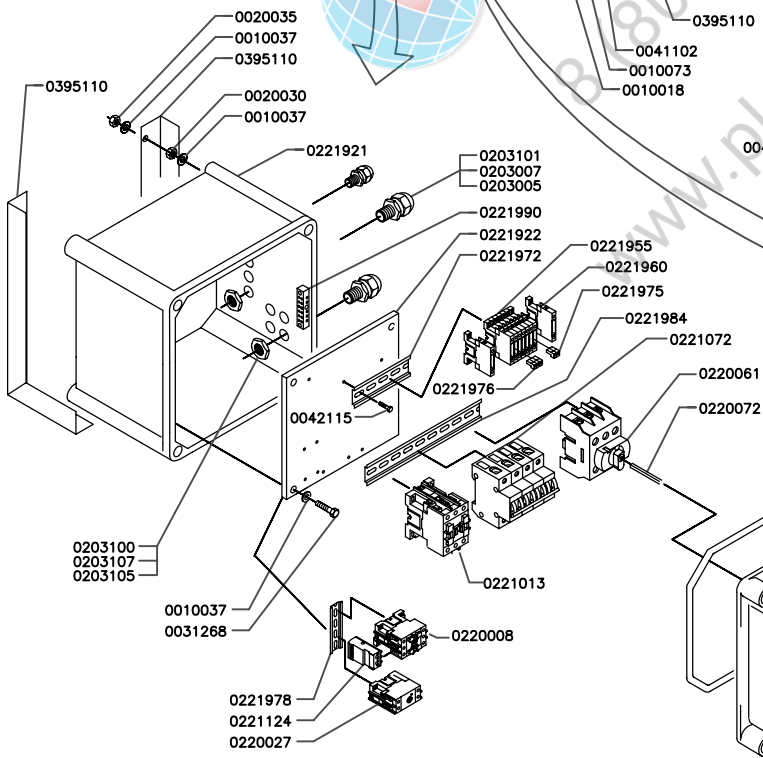

PLATON SERVICE
 800) 500-34-47
 www.platonservice.com

Scale:	Name:	Exploded View	
Date: Jan 2007	DT60 200-230 V		
Drawn by: MD	A 4 Drawing Page 2-3		
HENKELMAN B.V. P.O. box 2117 5202 CC 's-Hertogenbosch Tel. ++31(0)73 - 6213671 Fax ++31(0)73 - 6221318 The Netherlands		Rev. 040	
<small>Copyright Henkelman B.V. All rights reserved. Reproduction or distribution of this drawing without written permission of Henkelman B.V. is prohibited.</small>			

PLATON SERVICE
 800) 500-34-47
 www.platonservice.com

Scale:	Name:	Exploded View	
Date:	Nov 2008		
Drawn by:	MD		
HENKELMAN B.V.		A 4 Drawing Page 3-3	
5202 CC 's-Hertogenbosch		Rev. 03	
Tel. ++31(0)73 - 6213671		© Henkelman B.V. All rights reserved. Reproduction or	
Fax ++31(0)73 - 6221318		distribution in any form is not	
The Netherlands		permitted without written permission of the owner.	