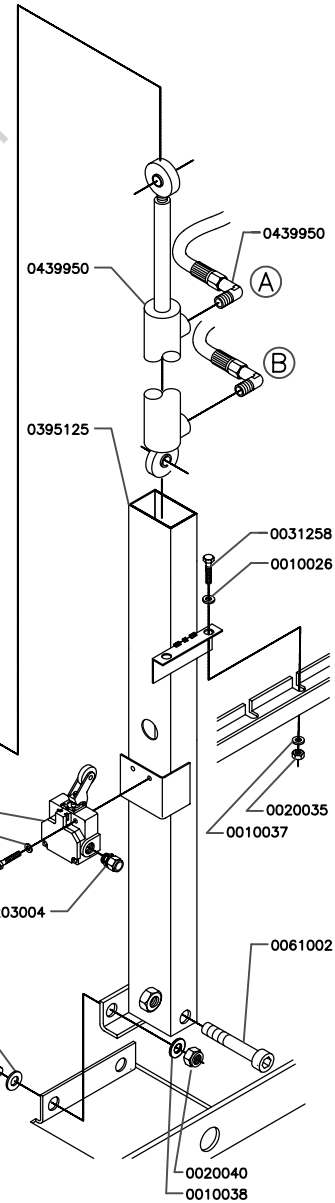

PLATON SERVICE
 8 (800) 500-34-47
 www.platonservice.com

Scale:	Name:	Exploded View	
Date:	Jan 2007		
Drawn by:	MD		
HENKELMAN B.V.		A 4 Drawing Page 1-3	
PO. box 2117		Rev. 040	
5202 CC 's-Hertogenbosch		© Henkelman B.V. 2007	
Tel. ++31(0)73 - 6213671		All rights reserved. Reproduction or	
Fax ++31(0)73 - 6221318		distribution in any form is not	
The Netherlands		permitted without written permission of the owner.	

PLATON SERVICE
 800) 500-34-47
 www.platonservice.com

Scale:	Name:	Exploded View	
Date: Jan 2007	DT60 200-230 V		
Drawn by: MD	A 4 Drawing Page 2-3		
HENKELMAN B.V. P.O. box 2117 5202 CC 's-Hertogenbosch Tel. ++31(0)73 - 6213671 Fax ++31(0)73 - 6221318 The Netherlands		Rev. 040	
<small>Copyright Henkelman B.V. All rights reserved. Reproduction or distribution of this drawing without written permission of Henkelman B.V. is prohibited.</small>			

PLATON SERVICE
 800) 500-34-47
 www.platonservice.com

Scale:	Name:	Exploded View	
Date:	Nov 2008		
Drawn by:	MD		
HENKELMAN B.V.		A 4 Drawing Page 3-3	
5202 CC 's-Hertogenbosch		Rev. 03	
Tel. ++31(0)73 - 6213671		© Henkelman B.V. All rights reserved. Reproduction or	
Fax ++31(0)73 - 6221318		distribution in any form is not	
The Netherlands		permitted without written permission of the owner.	